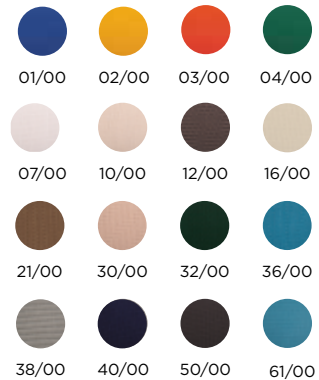

Tejidos · Fabric

Básicos · Basics