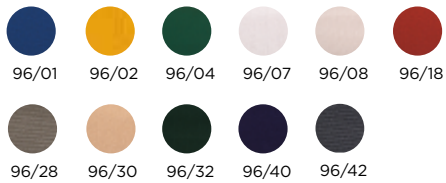

AGORA

Parasol compuesto por un chasis de acero inoxidable, de mástil central fijo, y 8 varillas de fibra de vidrio de 9 mm de grosor, que se montan con los tejidos acrílicos. Se presenta con un perímetro cuadrado de 200 x 200 cm.

Agora sun umbrella is made with a stainless steel pole, eight 9 mm fiberglass rods in the frame and acrylic fabric. The sun umbrella size square 200 x 200 cm.

Tejidos · Fabric

Acrílico · Acrylic

Resistente
Resistant

Tejido
Fabric

Recambios
Replacements

Logo
Logo