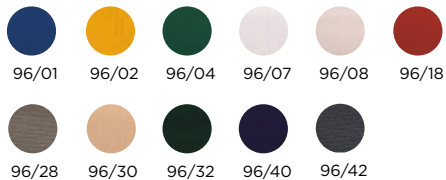

Acrílico · Acrylic

Resistente
Resistant

Tejido
Fabric

Recambios
Replacements

Logo
Logo