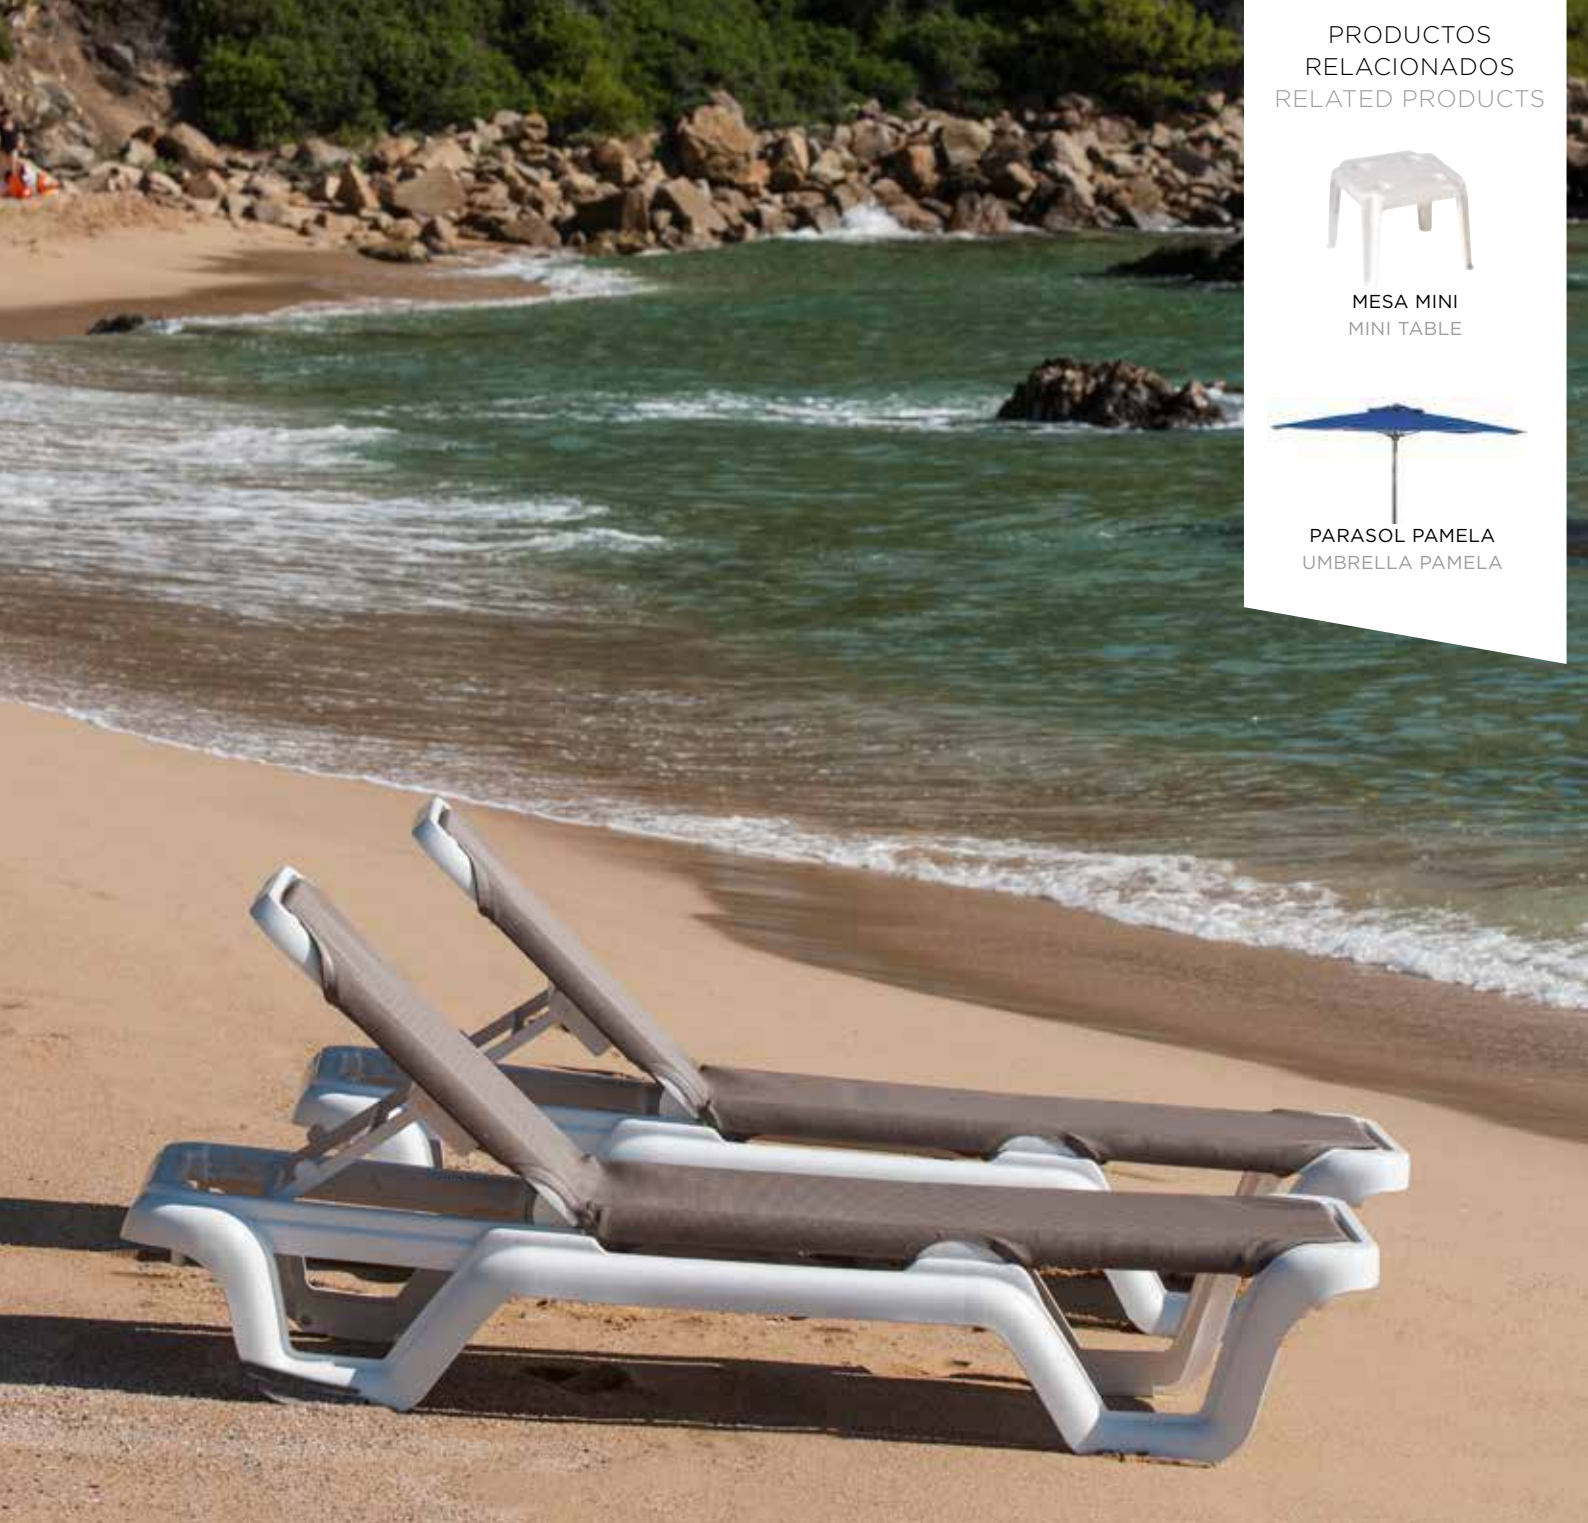

PRODUCTOS
RELACIONADOS
RELATED PRODUCTS