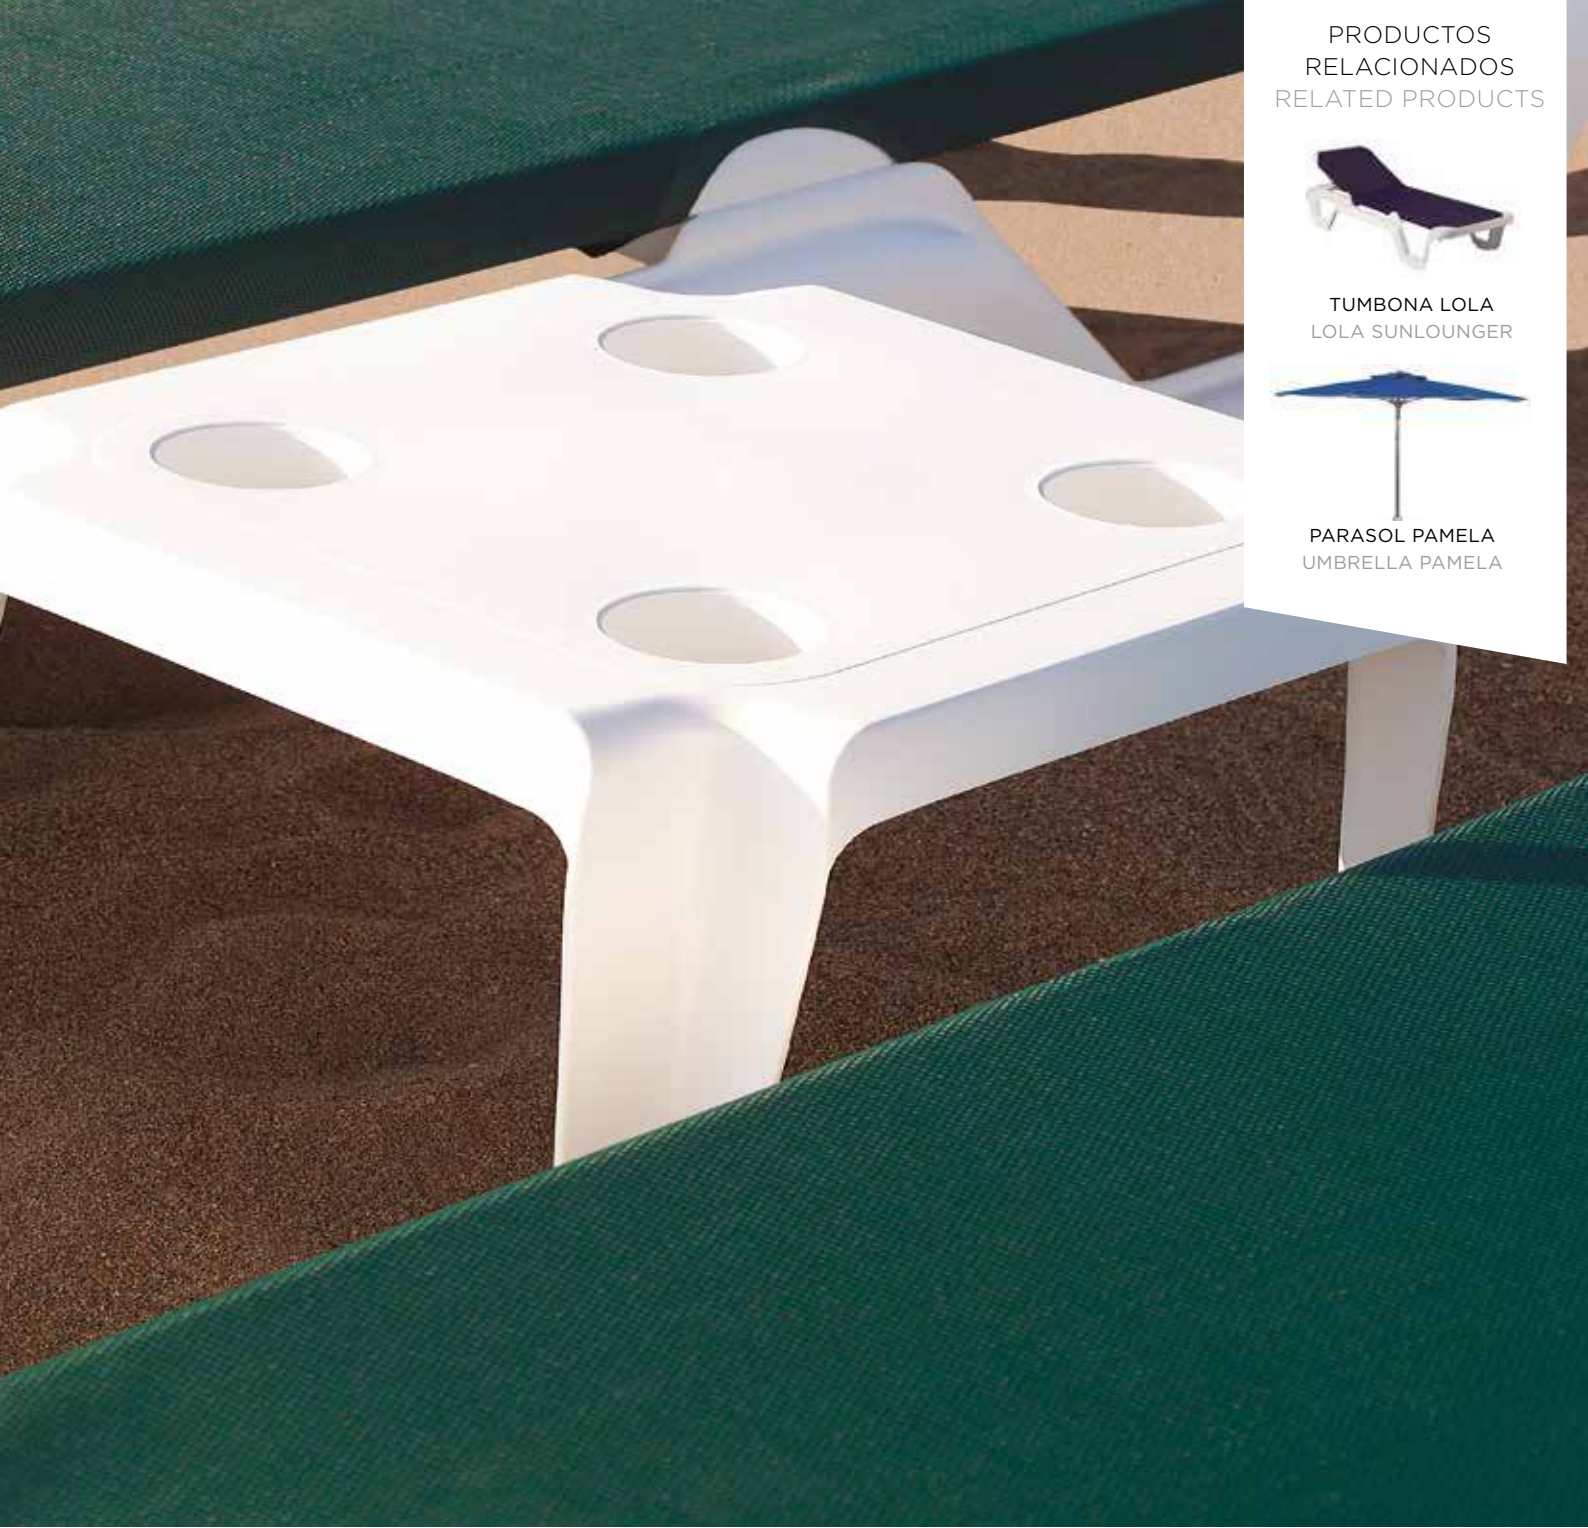

PRODUCTOS
RELACIONADOS
RELATED PRODUCTS

Chasis · Frame

Resina · Resin

Básicos · Basic

Natural · Natural

Prestige · Prestige

Estándar · Standard