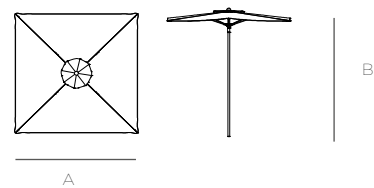

Dimensiones · Measures