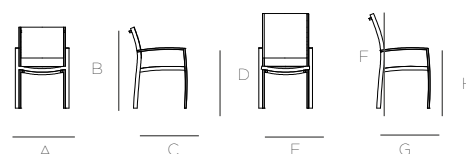

Dimensiones · Measures

- A 56,5 cm
- B 84,2 cm
- C 53,5 cm
- D 64 cm
- E 56 cm
- F 100 cm
- G 53 cm
- H 64 cm