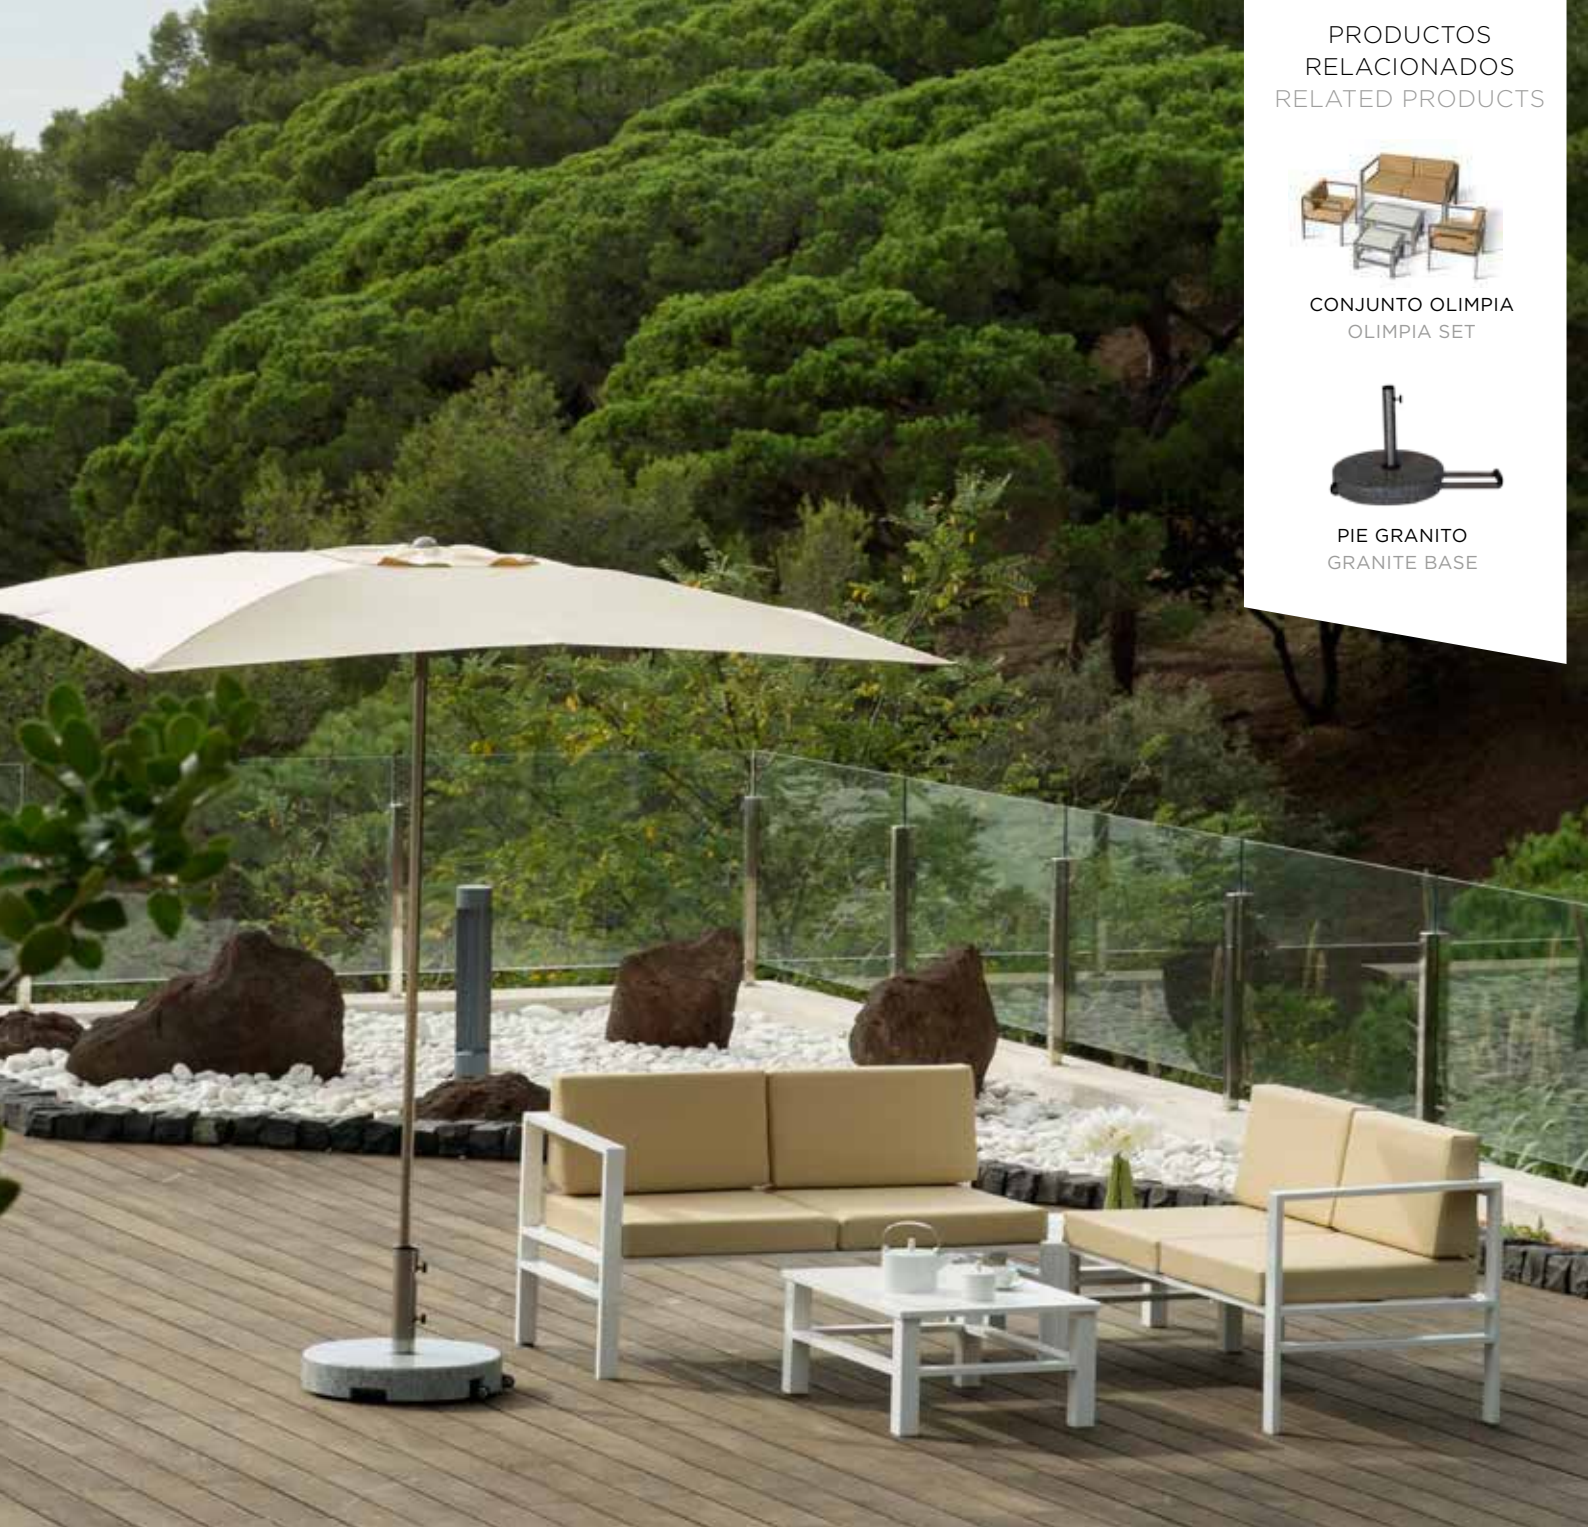

PRODUCTOS
RELACIONADOS
RELATED PRODUCTS

Tejidos · Fabric

Acrílico · Acrylic

96/01	96/02	96/04	96/07	96/08	96/18
96/28	96/30	96/32	96/40	96/42