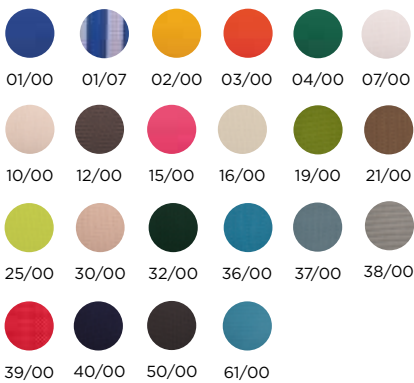

Tejidos · Fabric

Básicos · Basic

Rejilla · Mesh fabric

Chasis · Frame

Básicos · Basic

Natural · Natural

Prestige · Prestige