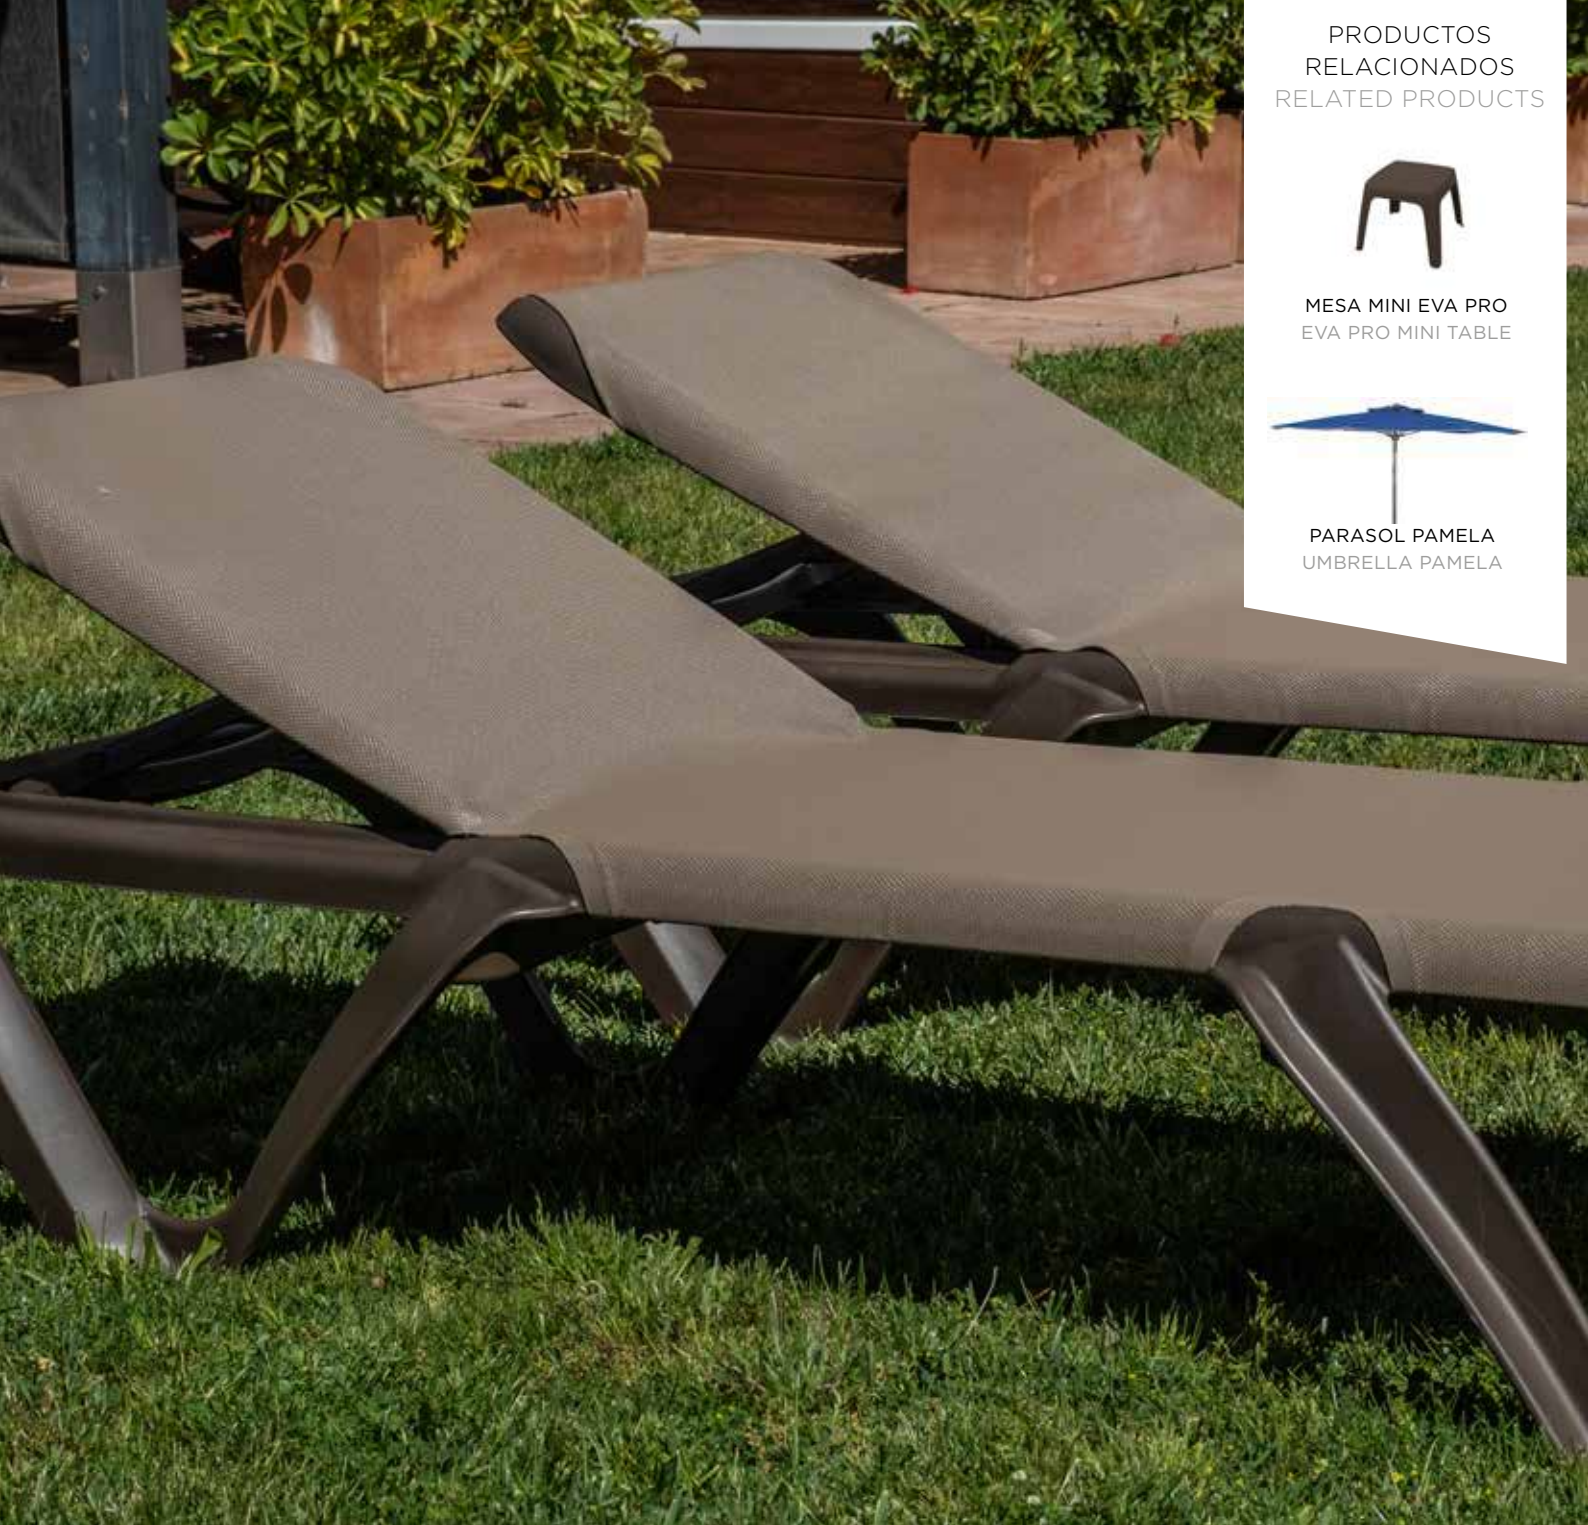

PRODUCTOS
RELACIONADOS
RELATED PRODUCTS

MESA MINI EVA PRO
EVA PRO MINI TABLE

PARASOL PAMELA
UMBRELLA PAMELA